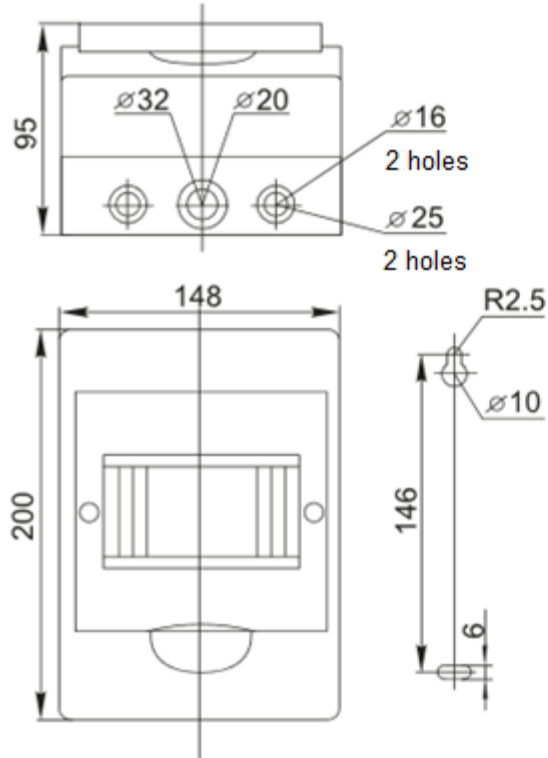

EKF

EKF ELECTRICAL SOLUTION – FZCO
Dubai Silicon Oasis, DDP, Building A2,
Dubai, United Arab Emirates
P.O. Box 342001

www.global.ekfgroup.com

**ENERGY
KNOWLEDGE
FUTURE**