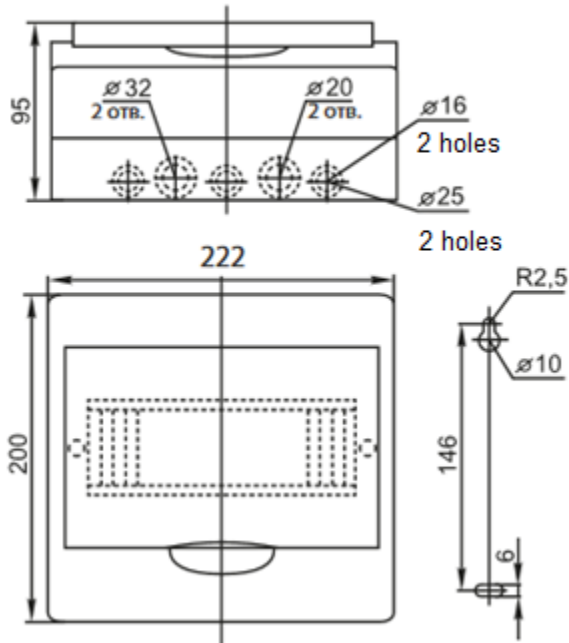

Size 15

Size 10