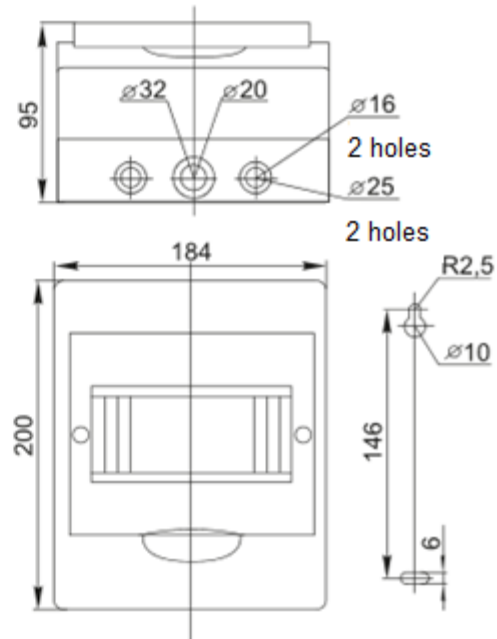

EKF

EKF ELECTRICAL SOLUTION – FZCO
Dubai Silicon Oasis, DDP, Building A2,
Dubai, United Arab Emirates
P.O. Box 342001

www.global.ekfgroup.com

**ENERGY
KNOWLEDGE
FUTURE**