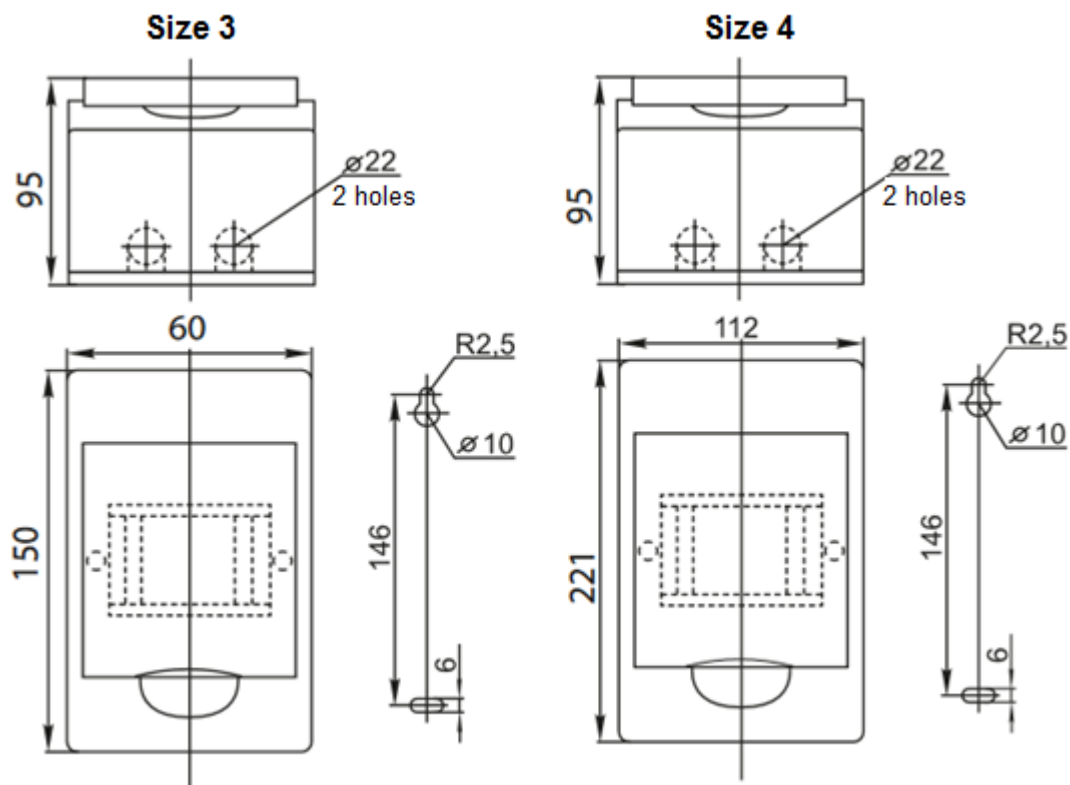

Size 8

Size 6

EKF

Type of front cover	Smoked
Degree of protection	IP41
Operating temperatures [°C]	-25 ... +55
Type of rail	DIN rail
Enclosure material Housing	Self-extinguishing polymer
IK degree of protection	IK07
Color	White
Warranty period	7 years

Overall dimensions (wall-mounted type):