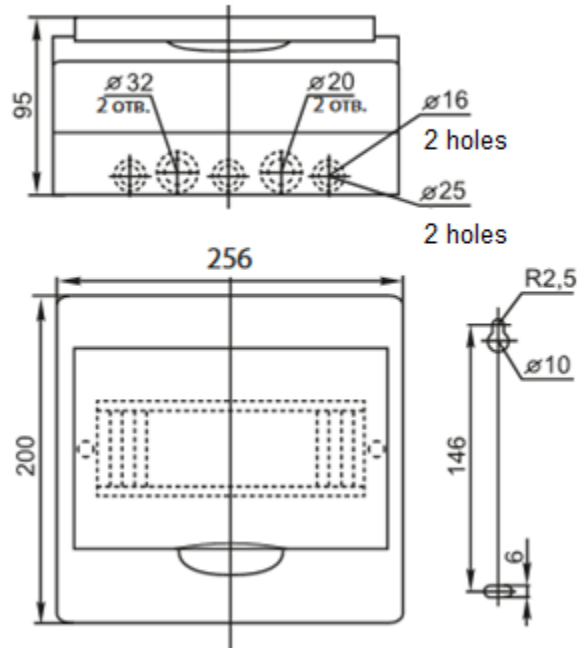

Size 18

Size 12